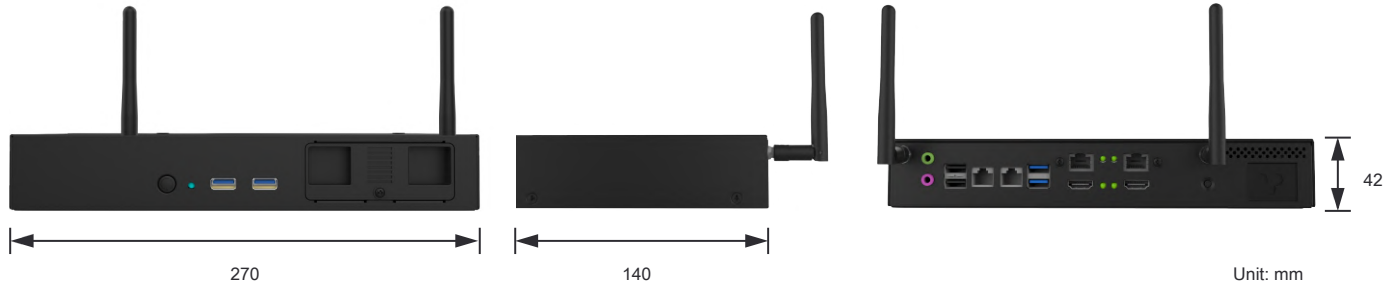

## Digital Signage Box PC

Flytech's new digital signage solution with HDBaseT technology is designed to push high resolution content to places over 300ft.

Long-distance  
Transmission

Anti-interference  
Design

High Quality  
Media Delivery

POH Power Management  
(Power over HDBaseT)

1U Server Rack  
Installation

## DIMENSIONS

## SPECIFICATIONS

<b>System</b>	Motherboard	D97
	Processor	Intel® Apollo Lake Celeron J3455
	Graphic Engine	Intel® Graphics DX12
	Memory	4GB DDR3L
	Storage	128GB SSD (2.5" SATA slot)
	OS Supported	Windows 10 IoT Enterprise, Linux
<b>External I/O Ports (Front Side)</b>	Power Button	1
	Power LED Indicator	1
	USB	2x USB3.0
<b>External I/O Ports (Rear Side)</b>	Power Button	1
	USB	2x USB3.0 2x USB2.0
	LAN	2x RJ45 (10/100/1000 baseT)
	Mic-in	1
	Line-out	1
	HDMI	2
	HDBaseT	2 (option, HDMI Capability only- 1080p: 70m; 4K: 40m) <i>* Currently only supports up to 2 displays simultaneously with Intel Apollo Lake platform.</i> <i>* HDMI and HDBaseT can be switched by BIOS.</i>
	LED Indicator	2x HDMI LED 2x HDBaseT LED (option)
<b>Communication</b>	Wireless LAN	802.11 series & antenna (option)
<b>Power</b>	Power Adapter	45W / 19V
<b>Certificate</b>	EMC & Safety	FCC Class A, CE Mark, LVD
<b>Environment</b>	Operating Temperature	0°C ~ 35°C (32°F ~ 95°F)
	Storage Temperature	-20°C ~ 60°C (-4°F ~ 140°F)
	Humidity	20% ~ 85% RH non-condensing
<b>Dimensions</b>	Dimensions (W x D x H)	250 x 145 x 40.5 mm (9.8" x 5.7" x 1.6")
<b>Mounting</b>	VESA Mount	75 x 75, 100 x 100
	Wall Mount Kit	1U server rack (option)